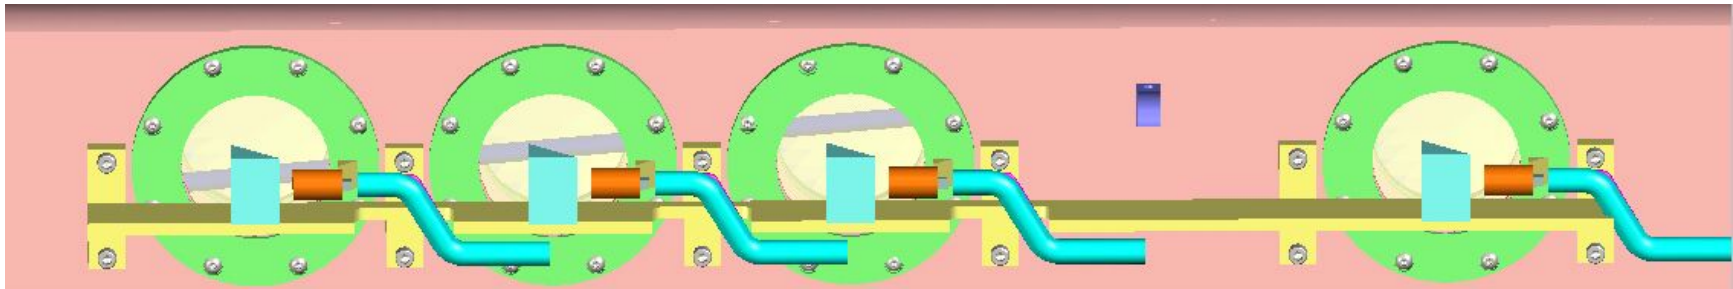

Optical Diagnostics on Mock-up

Laser light

home-made mini-choppers

Multi-Pulse Train for SMD and FasVision Cameras

30 frame/sec, 1sec. movie
cw NIR light
video camera

80 us/frame, 16 frames
pulsed NIR light
SMD camera

2 ms/frame, 16 frames
pulsed NIR light
FastVision camera