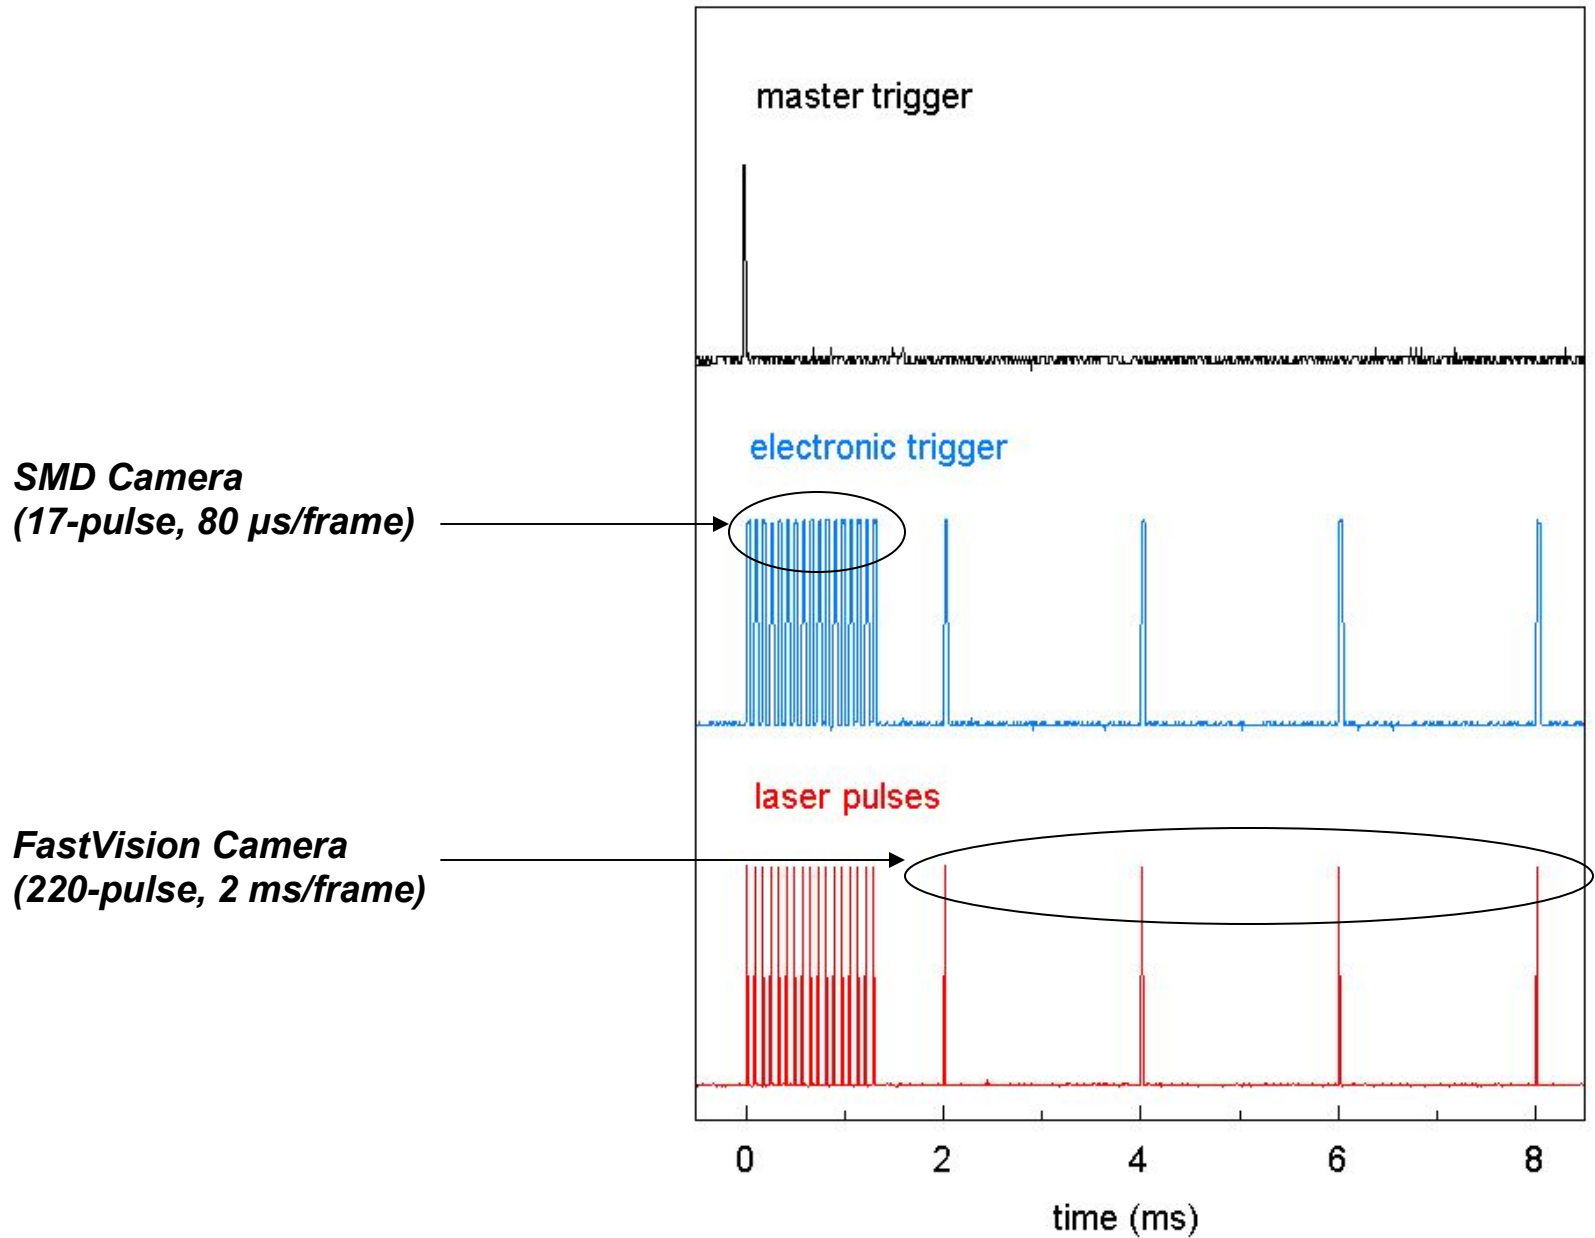

Optical Diagnostics on Mock-up

Laser light

home-made mini-choppers

Multi-Pulse Train for SMD and FasVision Cameras

30 frame/sec, 1sec. movie
cw NIR light
video camera

80 us/frame, 16 frames
pulsed NIR light
SMD camera

2 ms/frame, 16 frames
pulsed NIR light
FastVision camera