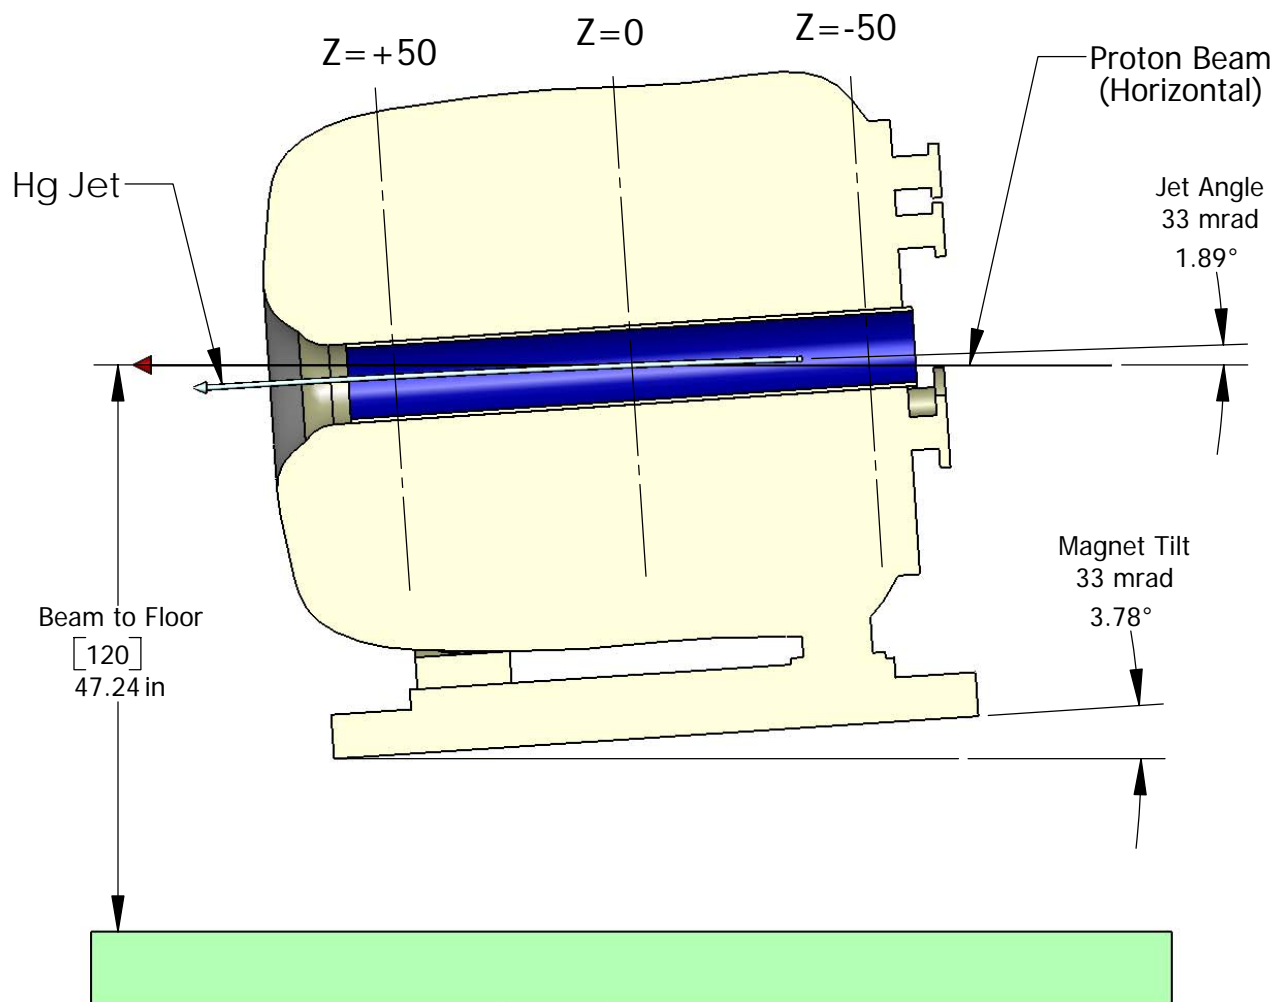

MERIT Target Baseline Configuration

22 Nov 2005

Plan View

Elevation View

VB Graves
ORNL