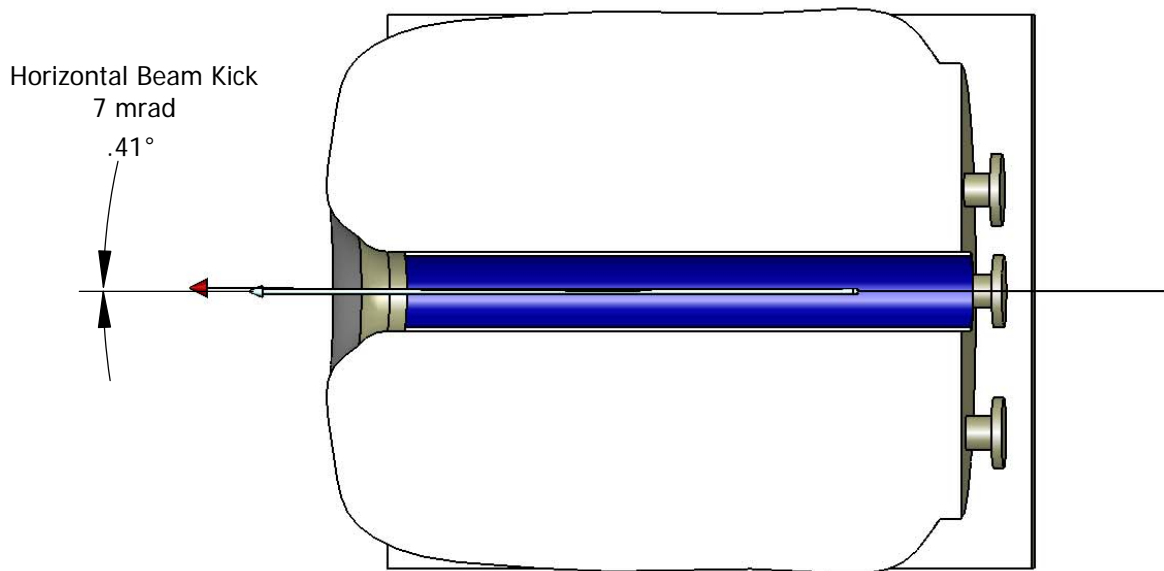

MERIT Target Baseline Configuration

22 Nov 2005

Plan View

Elevation View

VB Graves
ORNL